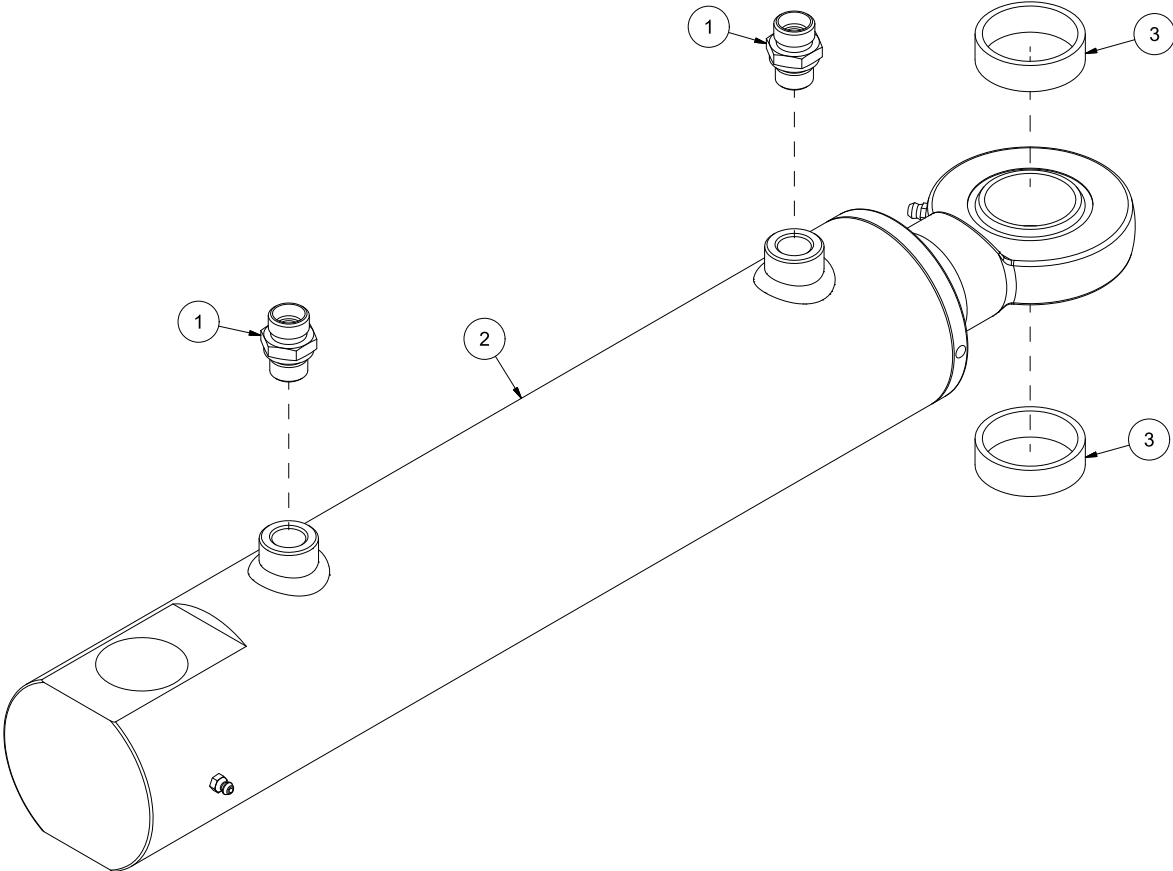

Pos	Qty	Article no	Designation
1	2	2957749	Hexagon nipple GEK BSP 3/8" L12 ED
2	1	2955368	Cylinder Ø80/40 SL250
3	2	12353010	Sleeve Ø48/42x14