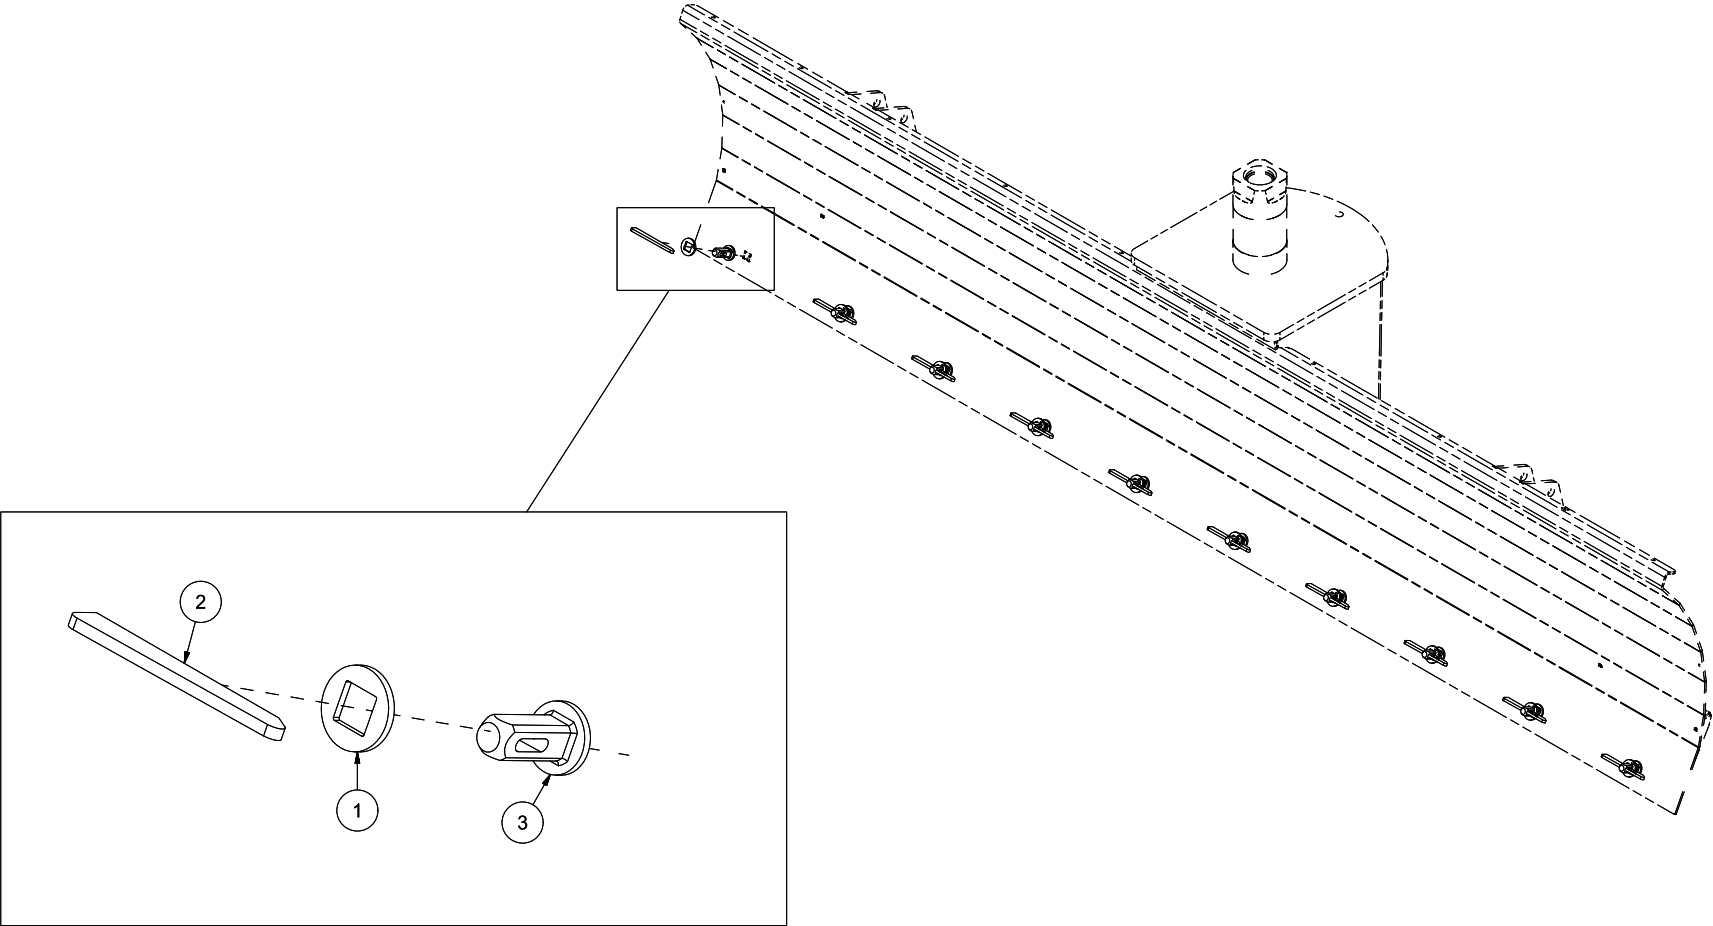

Pos	Qty	Article no	Designation
1	10	1233185	Washer Ø38x4
2	10	2526330	Wedge 20.5x125 curved w/wart
3	10	2526331	Wedge bolt 16x47 mm