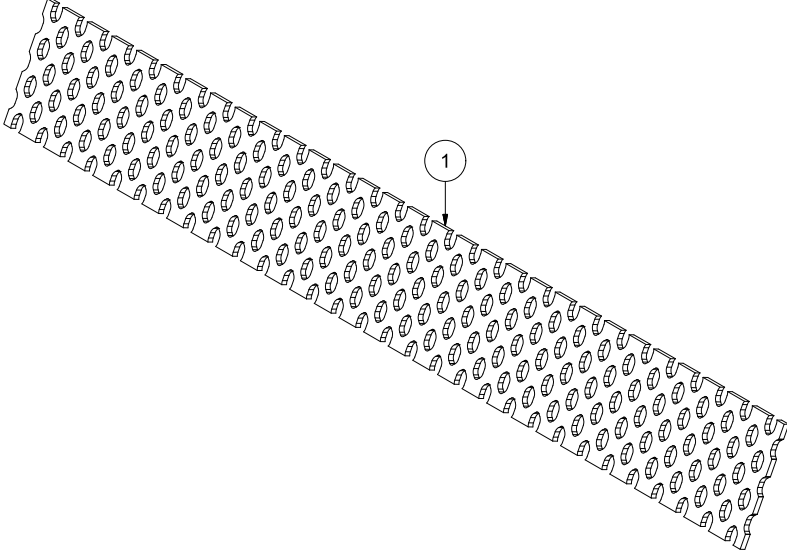

Pos	Qty	Article no	Designation
1	2	2422256	Hexagon screw M8x50 EIZn 8.8 DIN 931
2	2	2531047	Washer M8 EIZn DIN 125
3	2	2483609	Locking nut M8 EIZn DIN 985
4	2	4251206	Hose holder
5	1	1235122	Rear hose attachment
6	1	2534078	Spring washer M16 EIZn DIN 127
7	1	2422485	Hexagon screw M16x30 EIZn 8.8 DIN 933
8	1	12353008	Front hose attachment