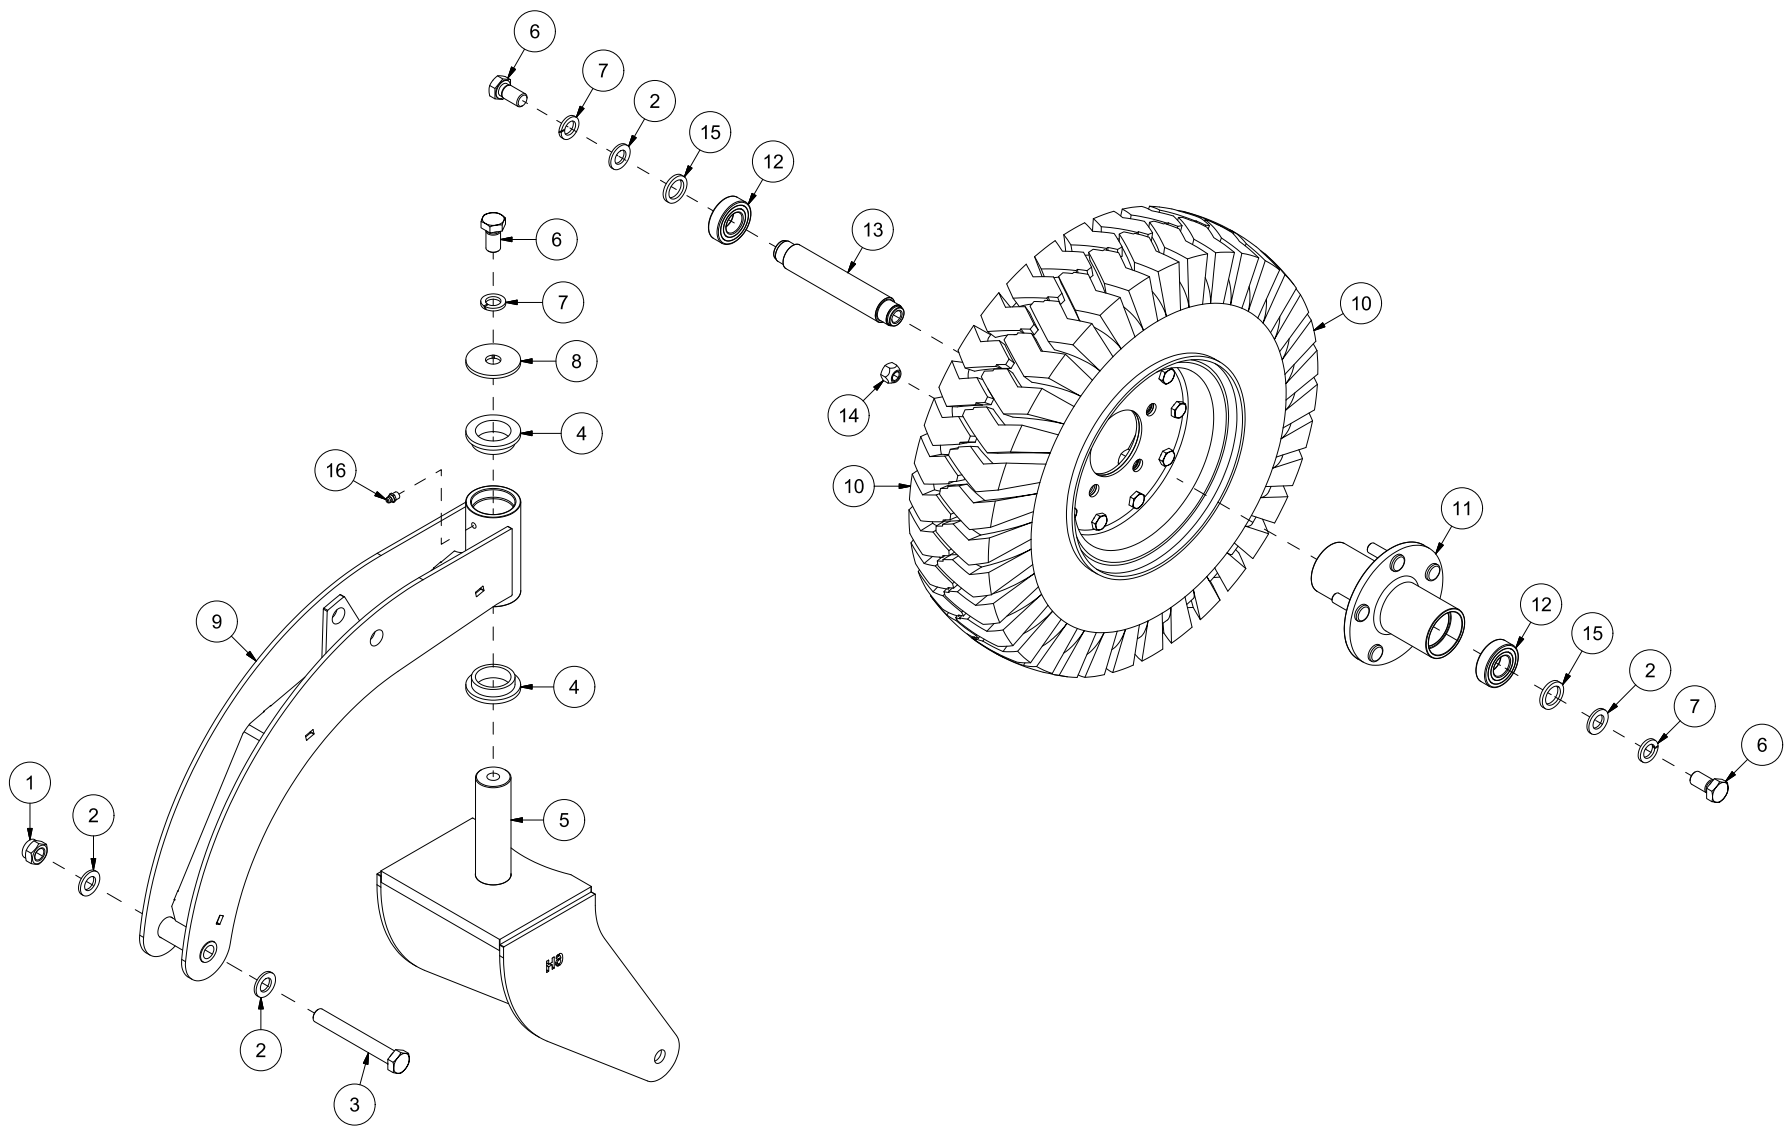

Pos	Qty	Article no	Designation
1	1	2483613	Locking nut M16 EIZn DIN 985
2	4	2531078	Washer M16 EIZn DIN 125
3	1	2422504	Hexagon screw M16x120 EIZn 8.8 DIN 931
4	2	2245023	Plastic bearing Ø39/48x15
5	1	12352049	Wheel fork 6" HTS
6	3	2422485	Hexagon screw M16x30 EIZn 8.8 DIN 933
7	3	2534078	Spring washer M16 EIZn DIN 127
8	1	12352053	Washer Ø17/60x4
9	1	12352054	Wheel arm HTS
10	1	2941520	Wheel 6.00x9 10L Compl. w/rim
11	1	12352050	Hub 5x115
12	2	2951129	Ball bearings 6205 2RS 25x52x15 DIN 625
13	1	12352051	Shaft
14	5	2489614	Hexagon nut M12x1.5 conical
15	2	12352052	Washer
16	1	2478407	Grease nipple Straight M8