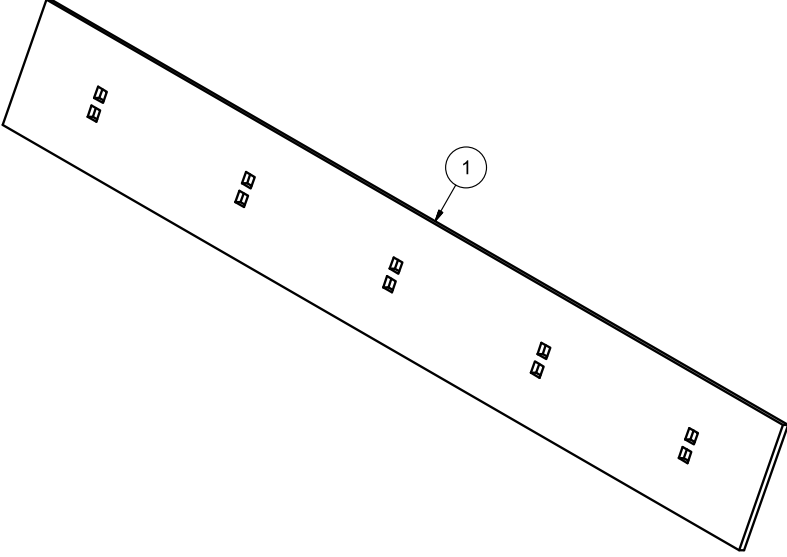

Pos	Qty	Article no	Designation
1	1	2526321	Top strut bolt cat.1 Ø19x70
2	2	2556142	Locking pin Ø10x40
3	1	2551707	Top strut - Turnbuckle 290mm
4	1	2526322	Top strut bolt cat. 1 Ø19x97
5	2	1235178	Sleeve Ø21/25x14