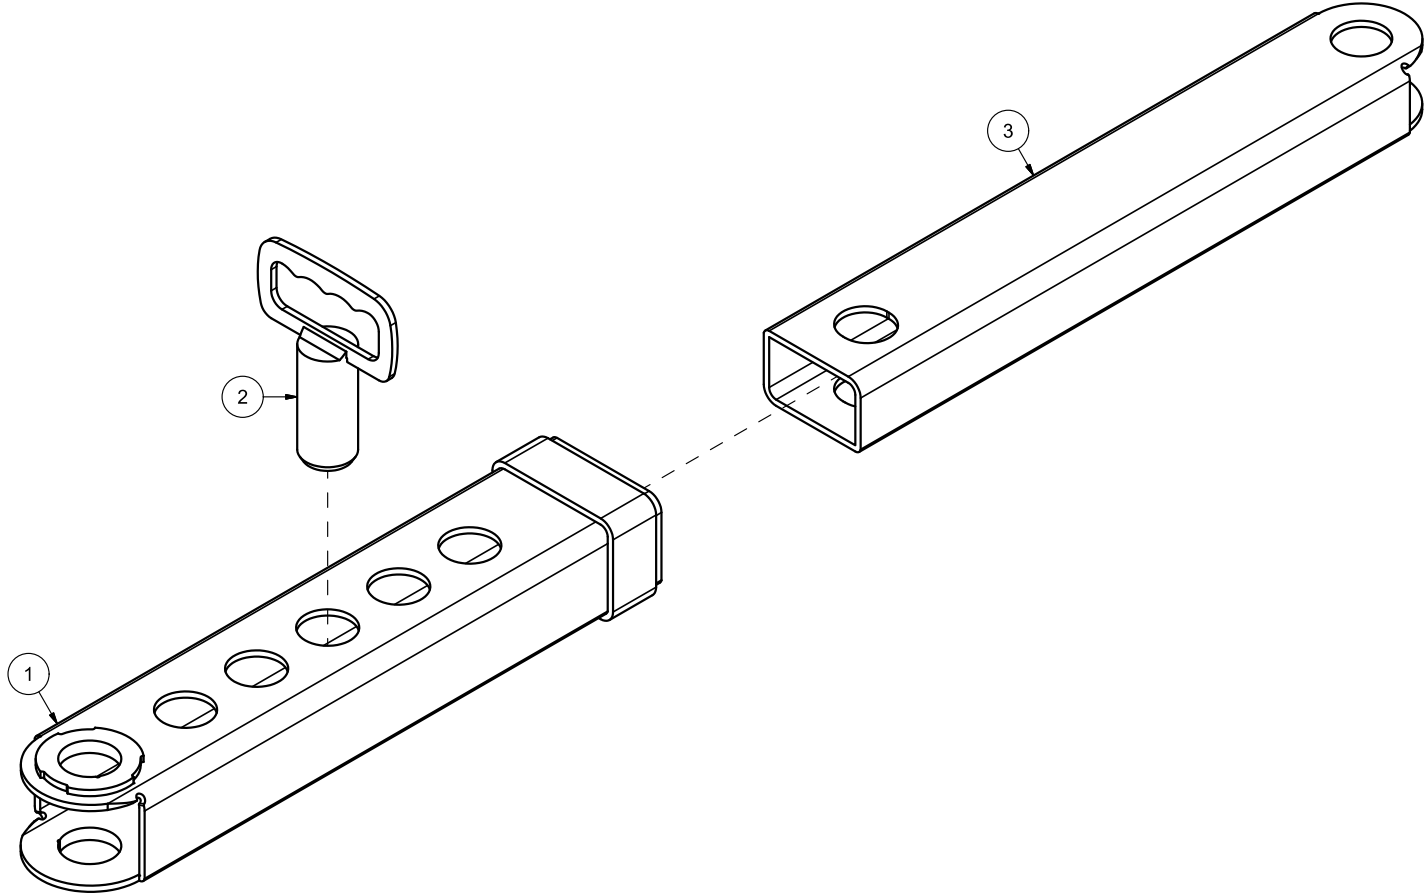

Pos	Qty	Article no	Designation
1	10	1233185	Washer Ø38x4
2	10	2526330	Wedge 20.5x125 curved w/wart
3	10	2526331	Wedge bolt 16x47 mm

Pos	Qty	Article no	Designation
1	1	1238140	Outer strut
2	1	1238139	Adjustment bolt Ø40
3	1	1238141	Inner strut