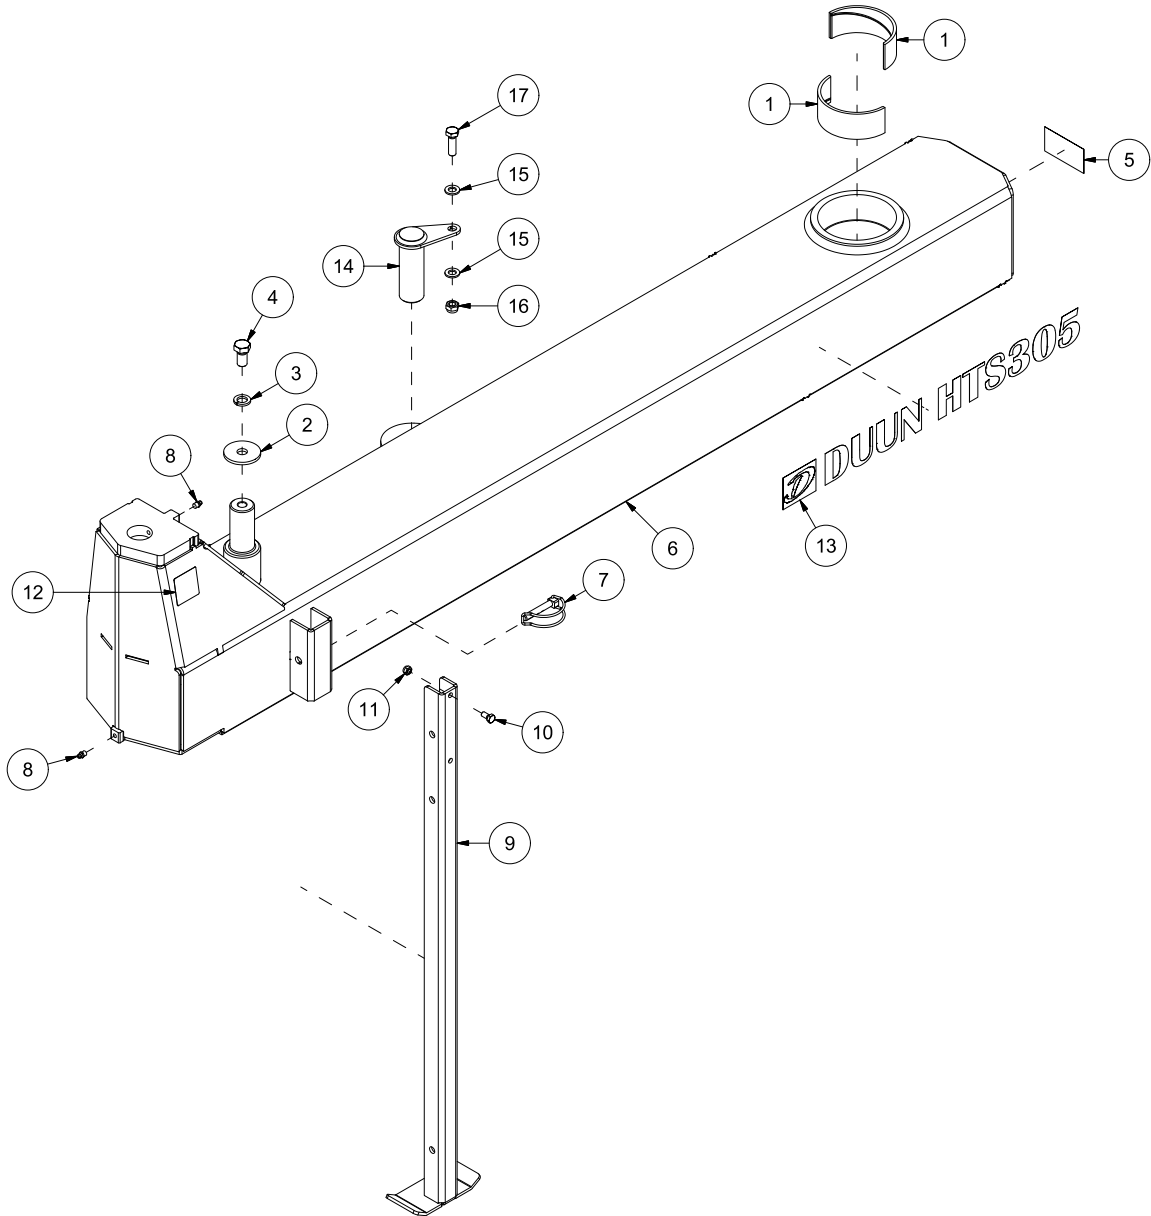

# HTS305 Spare parts catalogue

Serial number: from 150007 |

CONTENT.....	2
23538001   THREE POINT LINKAGE .....	4
23538002   DRAWBAR .....	6
23538003   SCRAPER BLADE.....	8
23538004   ROTATING CYLINDER OF SCRAPER BLADE.....	10
23538005   BOOM SWING CYLINDER .....	12
23538006   LEFT SIDE SUPPORT WHEEL 6".....	14
23538007   RIGHT SIDE SUPPORT WHEEL 6".....	16
23538008   SUPPORT WHEEL CYLINDER.....	18
23538009   WHEEL TURNBUCKLE .....	20
23538010   FLAT WEAR STEEL .....	22
23538011   WEAR STEEL LOCKING HEAD SCREWS .....	24
23538012   WEAR STEEL WEDGE BOLTS .....	26
23538013   BOLTS WITHOUT WHEEL/TURNBUCKLE WHEEL .....	28
23538014   ONE SIDE WHEEL CYLINDER BOLTS.....	30
23538015   PERFORATED WEAR STEEL .....	32
23538016   WEAR STEEL ICE SCRAPER.....	34
23538017   TWO SIDES WHEEL CYLINDER BOLTS .....	36
23538018   LEFT SIDE SUPPORT WHEEL 5".....	38
23538019   RIGHT SIDE SUPPORT WHEEL 5".....	40
23538020   WEIGHT PACKAGE .....	42

Pos	Qty	Article no	Designation
1	2	2556142	Locking pin Ø10x40
2	2	2551730	Drawbar bolt cat. 2 Ø28x95
3	1	2935063	Sticker 68x40 CE
4	1	2935064	Sticker 90x48 Instruction manual
5	1	2935090	Sticker 90x48 Transportation position
6	1	12352057	Three-point linkage HTS
7	1	2422365	Hexagon screw M12x100 EIZn 8.8 DIN 933
8	3	2531069	Washer M12 EIZn DIN 125
9	2	2483611	Locking nut M12 EIZn DIN 985
10	1	12352023	Bolt Ø40
11	1	2422352	Hexagon screw M12x40 EIZn 8.8 DIN 933
12	1	12352022	Assembly bolt Ø40
13	2	2533095	Washer Ø26/45x4