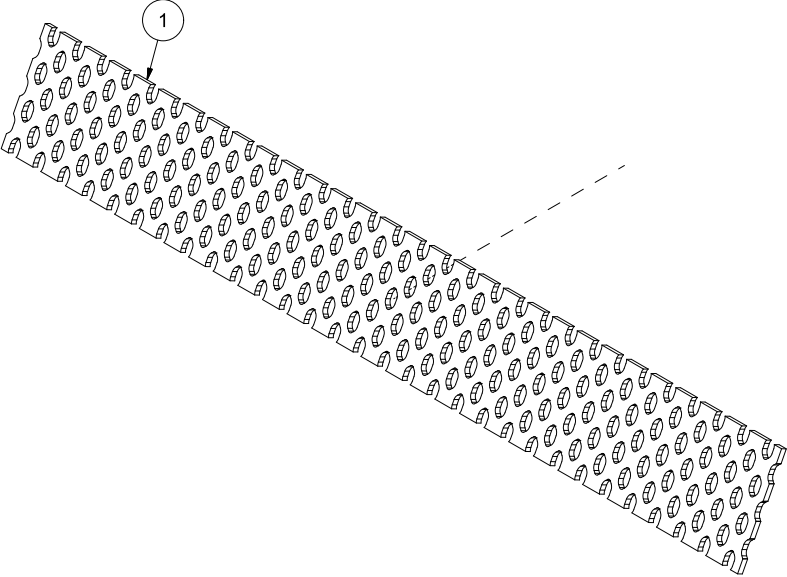

Pos	Qty	Article no	Designation
1	2	2422256	Hexagon screw M8x50 EIZn 8.8 DIN 931
2	2	2531047	Washer M8 EIZn DIN 125
3	2	2483609	Locking nut M8 EIZn DIN 985
4	2	4251206	Hose holder
5	1	1235122	Rear hose attachment
6	1	2534078	Spring washer M16 EIZn DIN 127
7	1	2422485	Hexagon screw M16x30 EIZn 8.8 DIN 933
8	1	12353008	Front hose attachment