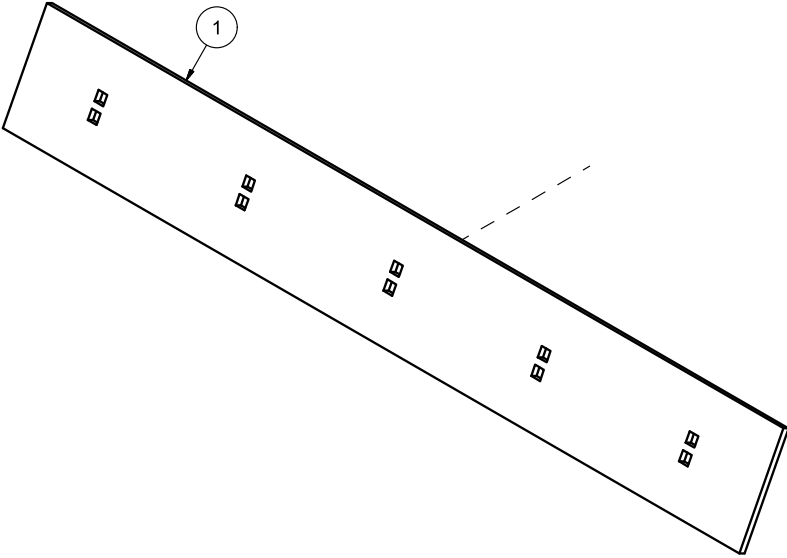

Pos	Qty	Article no	Designation
1	1	2526321	Top strut bolt cat.1 Ø19x70
2	2	2556142	Locking pin Ø10x40
3	1	2551707	Top strut - Turnbuckle 290mm
4	1	2526322	Top strut bolt cat. 1 Ø19x97
5	2	1235178	Sleeve Ø21/25x14