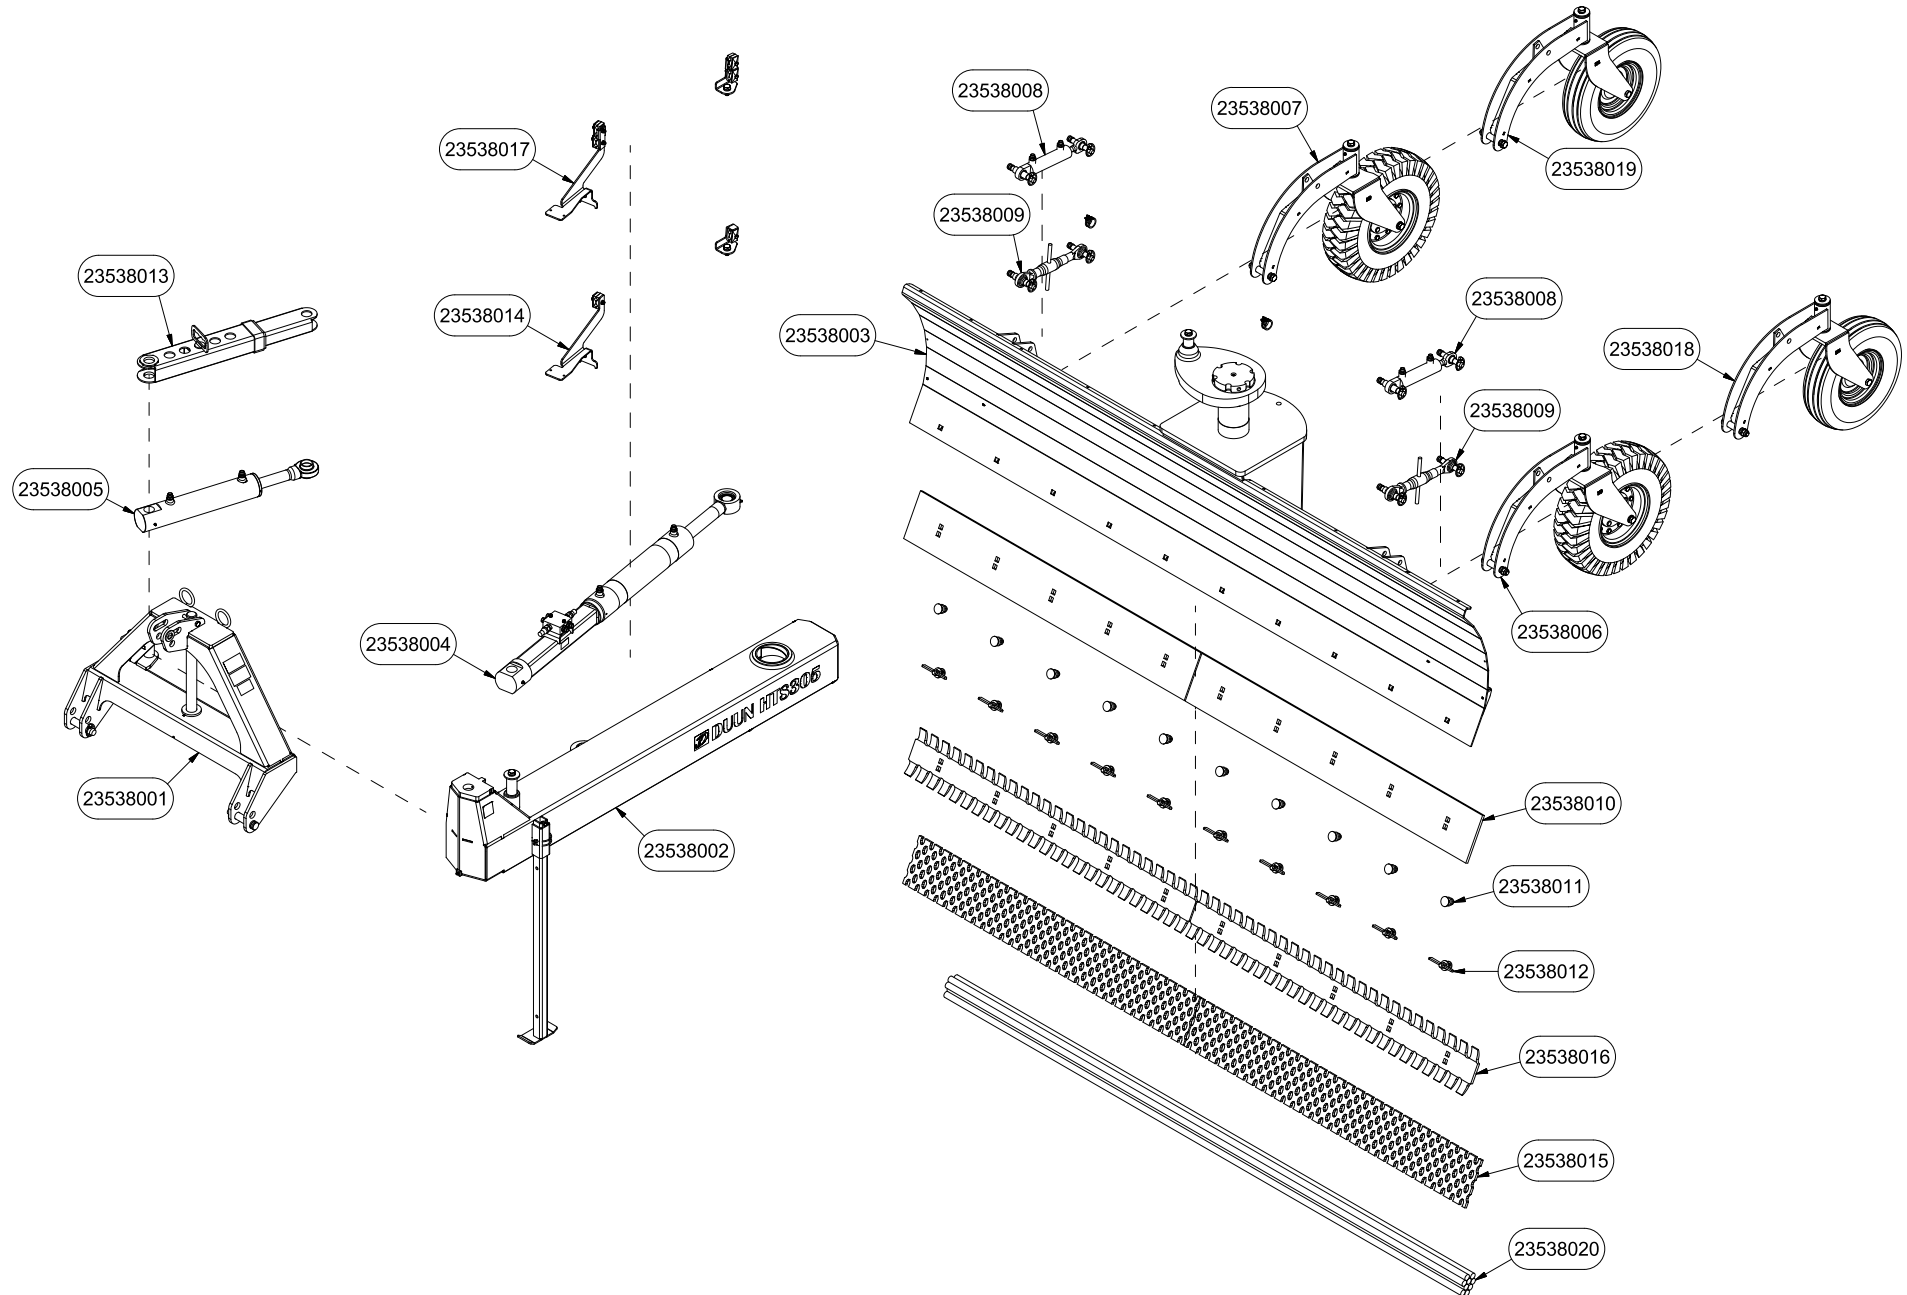

# HTS305 Spare parts catalogue

Serial number: from 150007 |

CONTENT.....	2
23538001   THREE POINT LINKAGE .....	4
23538002   DRAWBAR .....	6
23538003   SCRAPER BLADE.....	8
23538004   ROTATING CYLINDER OF SCRAPER BLADE.....	10
23538005   BOOM SWING CYLINDER .....	12
23538006   LEFT SIDE SUPPORT WHEEL 6".....	14
23538007   RIGHT SIDE SUPPORT WHEEL 6".....	16
23538008   SUPPORT WHEEL CYLINDER.....	18
23538009   WHEEL TURNBUCKLE .....	20
23538010   FLAT WEAR STEEL .....	22
23538011   WEAR STEEL LOCKING HEAD SCREWS .....	24
23538012   WEAR STEEL WEDGE BOLTS .....	26
23538013   BOLTS WITHOUT WHEEL/TURNBUCKLE WHEEL .....	28
23538014   ONE SIDE WHEEL CYLINDER BOLTS.....	30
23538015   PERFORATED WEAR STEEL .....	32
23538016   WEAR STEEL ICE SCRAPER.....	34
23538017   TWO SIDES WHEEL CYLINDER BOLTS .....	36
23538018   LEFT SIDE SUPPORT WHEEL 5".....	38
23538019   RIGHT SIDE SUPPORT WHEEL 5".....	40
23538020   WEIGHT PACKAGE .....	42

Pos	Qty	Article no	Designation
1	2	2556142	Locking pin Ø10x40
2	2	2551730	Drawbar bolt cat. 2 Ø28x95
3	1	2935063	Sticker 68x40 CE
4	1	2935064	Sticker 90x48 Instruction manual
5	1	2935090	Sticker 90x48 Transportation position
6	1	12352057	Three-point linkage HTS
7	1	2422365	Hexagon screw M12x100 EIZn 8.8 DIN 933
8	3	2531069	Washer M12 EIZn DIN 125
9	2	2483611	Locking nut M12 EIZn DIN 985
10	1	12352023	Bolt Ø40
11	1	2422352	Hexagon screw M12x40 EIZn 8.8 DIN 933
12	1	12352022	Assembly bolt Ø40
13	2	2533095	Washer Ø26/45x4

Pos	Qty	Article no	Designation
1	9	12383012	Bolt Ø25 L2800