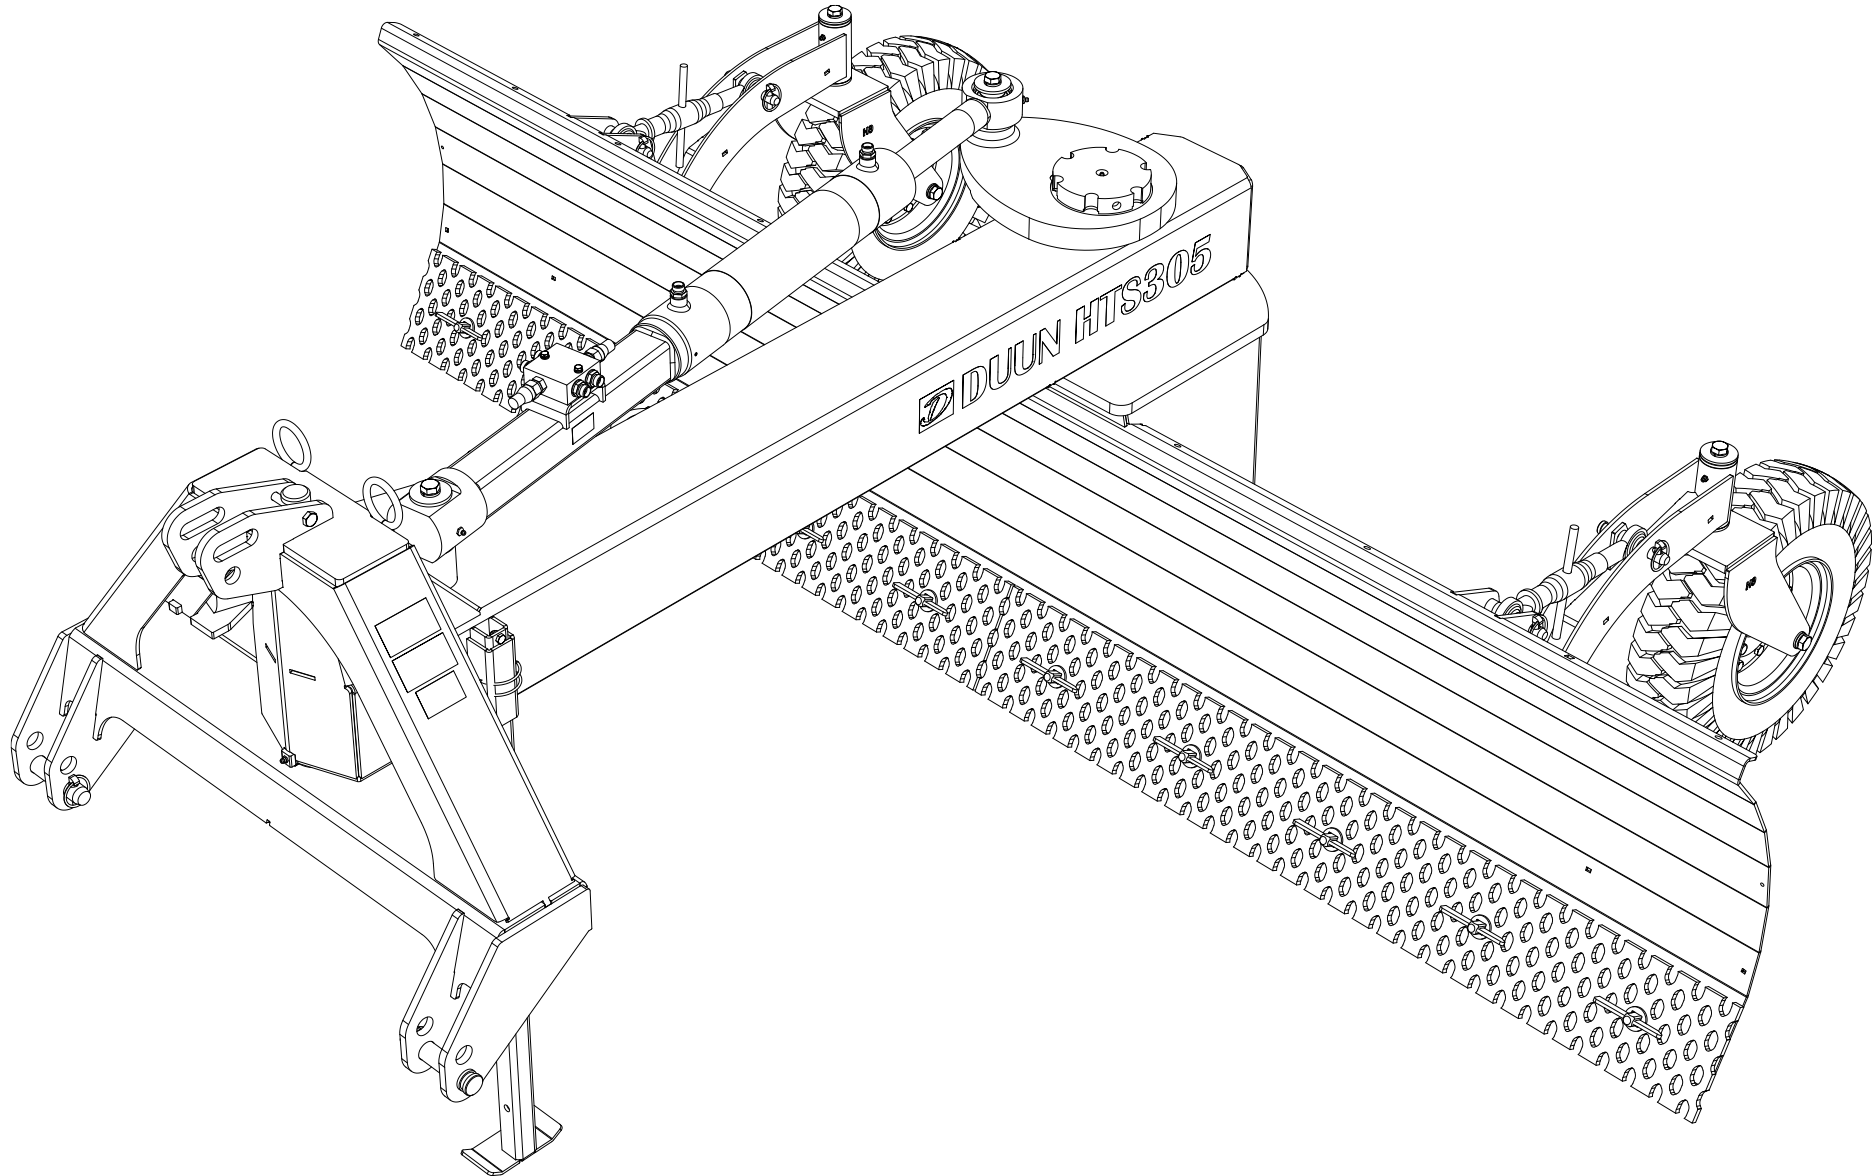

# HTS305 Spare parts catalogue

Serial number: from 150007 |

CONTENT.....	2
23538001   THREE POINT LINKAGE .....	4
23538002   DRAWBAR .....	6
23538003   SCRAPER BLADE.....	8
23538004   ROTATING CYLINDER OF SCRAPER BLADE.....	10
23538005   BOOM SWING CYLINDER .....	12
23538006   LEFT SIDE SUPPORT WHEEL 6".....	14
23538007   RIGHT SIDE SUPPORT WHEEL 6".....	16
23538008   SUPPORT WHEEL CYLINDER.....	18
23538009   WHEEL TURNBUCKLE .....	20
23538010   FLAT WEAR STEEL .....	22
23538011   WEAR STEEL LOCKING HEAD SCREWS .....	24
23538012   WEAR STEEL WEDGE BOLTS .....	26
23538013   BOLTS WITHOUT WHEEL/TURNBUCKLE WHEEL .....	28
23538014   ONE SIDE WHEEL CYLINDER BOLTS.....	30
23538015   PERFORATED WEAR STEEL .....	32
23538016   WEAR STEEL ICE SCRAPER.....	34
23538017   TWO SIDES WHEEL CYLINDER BOLTS .....	36
23538018   LEFT SIDE SUPPORT WHEEL 5".....	38
23538019   RIGHT SIDE SUPPORT WHEEL 5".....	40
23538020   WEIGHT PACKAGE .....	42

Pos	Qty	Article no	Designation
1	2	2556142	Locking pin Ø10x40
2	2	2551730	Drawbar bolt cat. 2 Ø28x95
3	1	2935063	Sticker 68x40 CE
4	1	2935064	Sticker 90x48 Instruction manual
5	1	2935090	Sticker 90x48 Transportation position
6	1	12352057	Three-point linkage HTS
7	1	2422365	Hexagon screw M12x100 EIZn 8.8 DIN 933
8	3	2531069	Washer M12 EIZn DIN 125
9	2	2483611	Locking nut M12 EIZn DIN 985
10	1	12352023	Bolt Ø40
11	1	2422352	Hexagon screw M12x40 EIZn 8.8 DIN 933
12	1	12352022	Assembly bolt Ø40
13	2	2533095	Washer Ø26/45x4