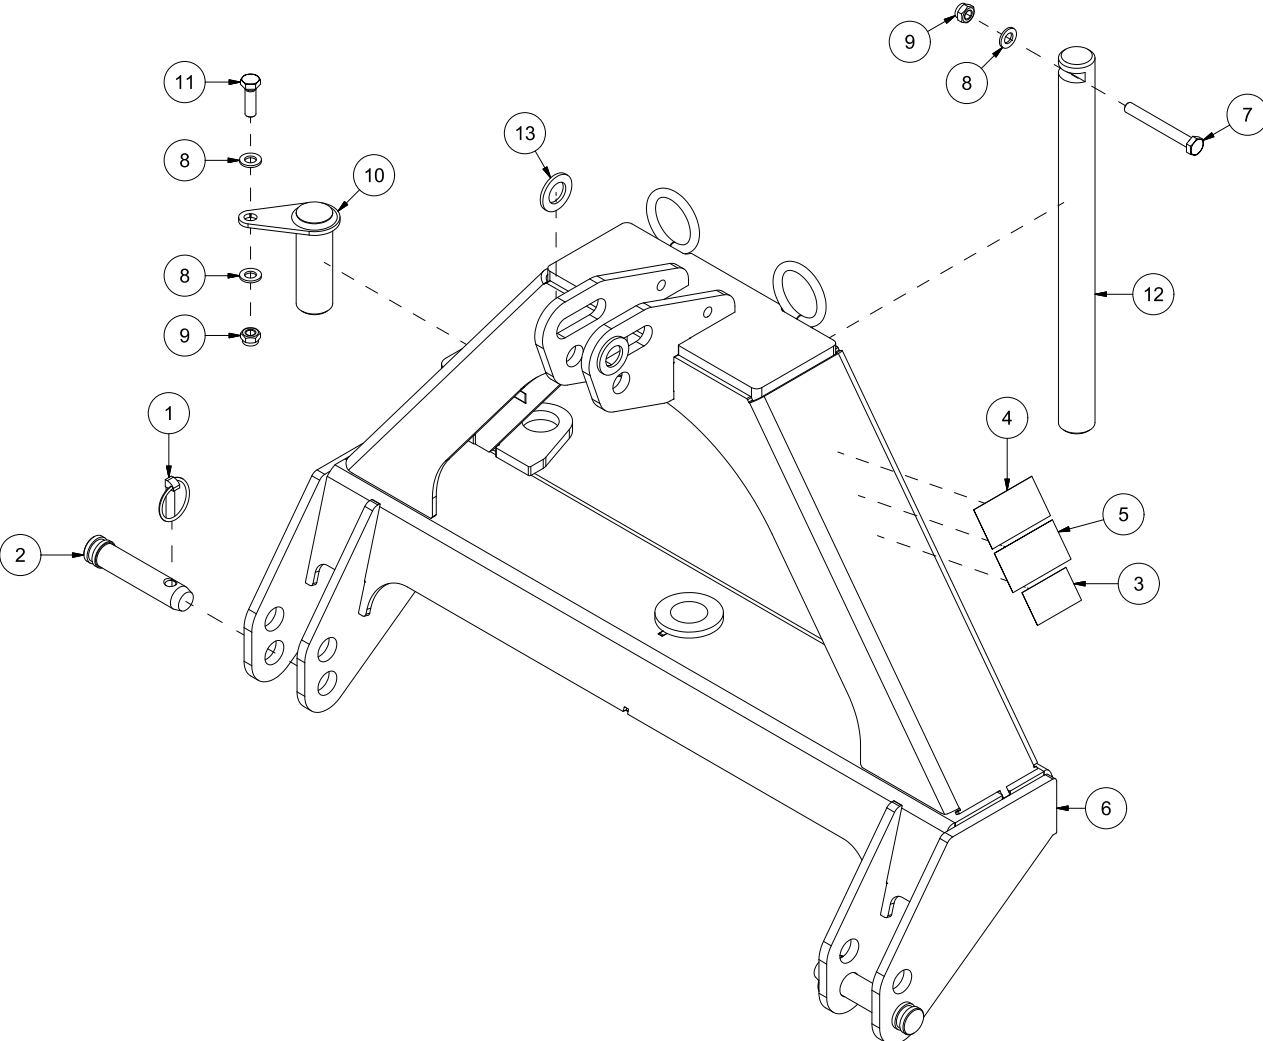

# HTS305 Spare parts catalogue

Serial number: from 150007 |

CONTENT.....	2
23538001   THREE POINT LINKAGE .....	4
23538002   DRAWBAR .....	6
23538003   SCRAPER BLADE.....	8
23538004   ROTATING CYLINDER OF SCRAPER BLADE.....	10
23538005   BOOM SWING CYLINDER .....	12
23538006   LEFT SIDE SUPPORT WHEEL 6".....	14
23538007   RIGHT SIDE SUPPORT WHEEL 6".....	16
23538008   SUPPORT WHEEL CYLINDER.....	18
23538009   WHEEL TURNBUCKLE .....	20
23538010   FLAT WEAR STEEL .....	22
23538011   WEAR STEEL LOCKING HEAD SCREWS .....	24
23538012   WEAR STEEL WEDGE BOLTS .....	26
23538013   BOLTS WITHOUT WHEEL/TURNBUCKLE WHEEL .....	28
23538014   ONE SIDE WHEEL CYLINDER BOLTS.....	30
23538015   PERFORATED WEAR STEEL .....	32
23538016   WEAR STEEL ICE SCRAPER.....	34
23538017   TWO SIDES WHEEL CYLINDER BOLTS .....	36
23538018   LEFT SIDE SUPPORT WHEEL 5".....	38
23538019   RIGHT SIDE SUPPORT WHEEL 5".....	40
23538020   WEIGHT PACKAGE .....	42

Pos	Qty	Article no	Designation
1	2	2556142	Locking pin Ø10x40
2	2	2551730	Drawbar bolt cat. 2 Ø28x95
3	1	2935063	Sticker 68x40 CE
4	1	2935064	Sticker 90x48 Instruction manual
5	1	2935090	Sticker 90x48 Transportation position
6	1	12352057	Three-point linkage HTS
7	1	2422365	Hexagon screw M12x100 EIZn 8.8 DIN 933
8	3	2531069	Washer M12 EIZn DIN 125
9	2	2483611	Locking nut M12 EIZn DIN 985
10	1	12352023	Bolt Ø40
11	1	2422352	Hexagon screw M12x40 EIZn 8.8 DIN 933
12	1	12352022	Assembly bolt Ø40
13	2	2533095	Washer Ø26/45x4

Pos	Qty	Article no	Designation
1	9	12383012	Bolt Ø25 L2800